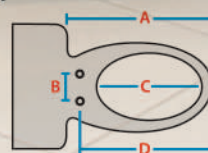

BA12 Cold Water Twin Nozzle System

Coway Non-electric Bidet BA12

Economical and environmentally friendly

No electricity required
Twin nozzles
Soft closing lid

This Bidet will fit on your existing toilet suite if the measurements of your pan are:

- A: 500mm or above
- B: Between 140 -195mm
- C: 330mm or above
- D: 400mm or above

Available in:
Standard seat

FEATURES (REFER TO PAGE 5 FOR DETAILS)

- 2 NOZZLES
- ELECTRICAL (NON)
- FIT CLOSED COUPLED SUITE
- REAR CLEANSE
- COLD WATER
- EASY CONTROL PANEL
- SELF INSTALL
- ANTI-BACTERIAL PLASTIC
- SIDE CONTROL
- FEMININE CLEANSE
- SOFT CLOSE HYDRAULIC LID
- ERGONOMIC SEAT
- FIT BACK TO WALL SUITE
- FILTER - EXTERNAL
- AIR AND WATER STREAM
- ENERGY (POWER) SAVE
- MF FILTER
 - HEATED WATER
 - NOZZLE CLEAN BUTTON
 - HEATED SEAT
 - ELECTRICAL
 - SEAT SENSOR
 - SELF CLEANING NOZZLES
 - INSTANTANEOUS HEAT
 - QUICK RELEASE
 - REMOTE CONTROL
 - MINI SIDE CONTROL
 - ULTRA STREAMLINE DESIGN
 - FILTER - IN BUILT
 - HEATED DRYER
 - MASSAGE / MOVE
 - NOZZLE POSITION ADJUST
 - SELF DIAGNOSIS
 - WIDE, MEDIUM, NARROW SPRAY
 - PULSE
 - CHILD
 - DEODORISER
 - ENEMA
 - USER PRESETS
 - WET AREA RATED
 - SIDE REMOTE BRACKET
 - STAINLESS STEEL NOZZLES
 - SILVER IONISATION
 - MP3 PLAYER
 - 50 STEP MEMORY
 - AUTO OPEN / CLOSE LID & SEAT