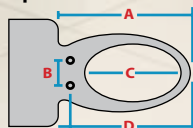

ECO-NOMICAL + ECO-LOGICAL

FEATURES

- NOZZLE (x1)
- WATER SAVING
- REAR CLEANSE
- COLD WATER OPTION
- ONE BUTTON WASH FUNCTION
- ANTI-BACTERIAL PLASTIC
- SIDE CONTROL
- FEMININE CLEANSE
- SOFT CLOSE HYDRAULIC LID
- ERGONOMIC SEAT
- FILTER EXTERNAL
- AIR AND WATER STREAM
- ENERGY (power) SAVE
- MF FILTER (optional)
- HEATED WATER
- NOZZLE CLEAN BUTTONS
- HEATED SEAT
- ELECTRICAL (power point req.)
- SEAT SENSOR
- SELF CLEANSING NOZZLES
- INSTANTANEOUS HEAT (fast heat)
- QUICK RELEASE
- REMOTE CONTROL
- MINI SIDE CONTROL
- ULTRA STREAMLINE DESIGN
- FILTER IN-BUILT
- HEATED DRYER
- MASSAGE/MOVE
- NOZZLE POSITION ADJUST
- SELF DIAGNOSIS
- WIDE, MEDIUM, NARROW SPRAY
- PULSE
- CHILD
- DEODORISER
- ENEMA
- USER PRESETS
- WET AREA RATED IPX4
- REMOVABLE SIDE REMOTE CONTROL
- STAINLESS STEEL SHAFT
- SILVER FILTER
- FIT INTERNAL CISTERN
- FIT BACK TO WALL SUITE
- FIT ENCLOSED SUITE

Eco Bidet S200 (Standard Seat)

This Bidet will fit on your existing toilet suite if the measurements of your pan are:

- A:** 490mm or above
- B:** Between 140-195mm
- C:** 320mm or above*
- D:** 400mm or above

Eco Bidet S200 (Elongated Seat)

This Bidet will fit on your existing toilet suite if the measurements of your pan are:

- A:** 520mm or above
- B:** Between 140-195mm
- C:** 340mm or above
- D:** 400mm or above

* At 320mm once installed some porcelain may be visible. 330mm is the preferred size.

This Bidet has passed electrical and watermark certification. Local plumbing regulations may apply.