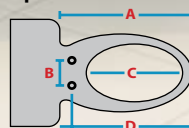

Eco Bidet S200 (Standard Seat)

This Bidet will fit on your existing toilet suite if the measurements of your pan are:

- A:** 490mm or above
- B:** Between 140-195mm
- C:** 320mm or above*
- D:** 400mm or above

Eco Bidet S200 (Elongated Seat)

This Bidet will fit on your existing toilet suite if the measurements of your pan are:

- A:** 520mm or above
- B:** Between 140-195mm
- C:** 340mm or above
- D:** 400mm or above

* At 320mm once installed some porcelain may be visible. 330mm is the preferred size.

This Bidet has passed electrical and watermark certification. Local plumbing regulations may apply.