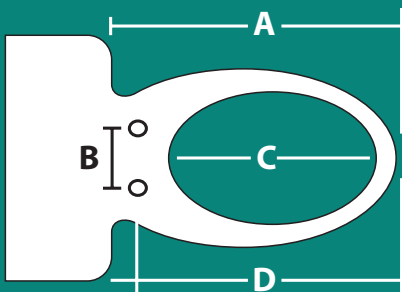

CW-D1000 Cold Water Bidet Seat

Australia's
slimmest bidet.

Only 80mm high.

The CW-D1000 is an ECO Natural Water Bidet toilet seat which operates without electricity. **It is the best value bidet on the market today.** Installs in minutes, it simply replaces your existing toilet seat.

Write your measurements here:

A

B

C

D

CW-D1000 (Round Seat)

- A: 480mm or above
B: 115-165mm
C: 310mm or above
D: 430-474mm

Special Offer
~~\$350.00~~ RRP